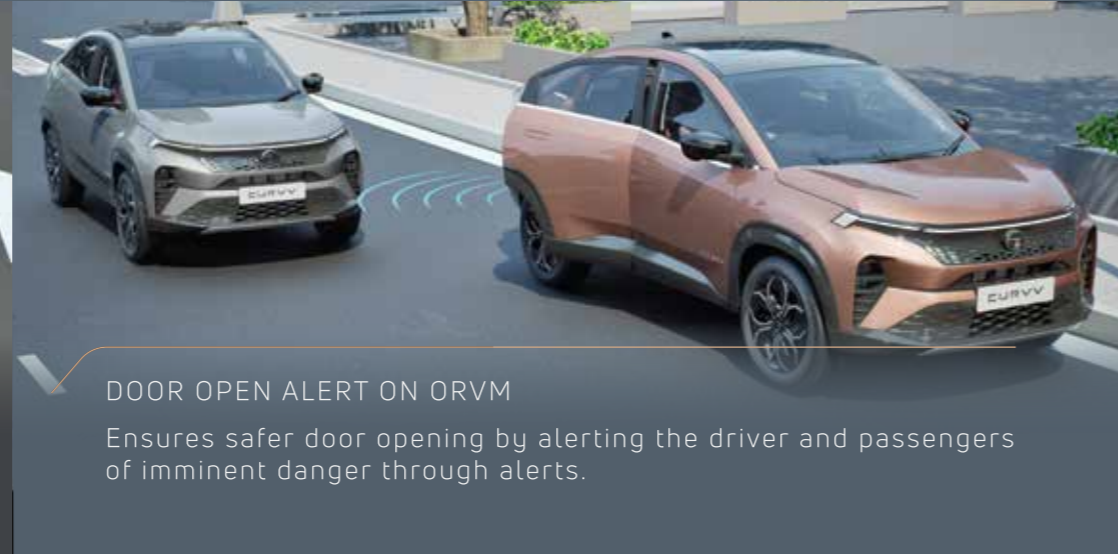

AUTOMATIC EMERGENCY BRAKING (AEB)
 Detects collision risks and brakes automatically to protect you and others.

REAR CROSS TRAFFIC ALERT (RCTA)
 Detects approaching traffic from behind when reversing.

DOOR OPEN ALERT ON ORVM
 Ensures safer door opening by alerting the driver and passengers of imminent danger through alerts.

REAR COLLISION WARNING (RCW)
 Alerts to help you avoid rear-end accidents.

HIGH BEAM ASSIST (HBA)

Automatically switch between high and low beams for optimal visibility.

TRAFFIC SIGN RECOGNITION (TSR)
 Recognise and respond to road signs with ease.