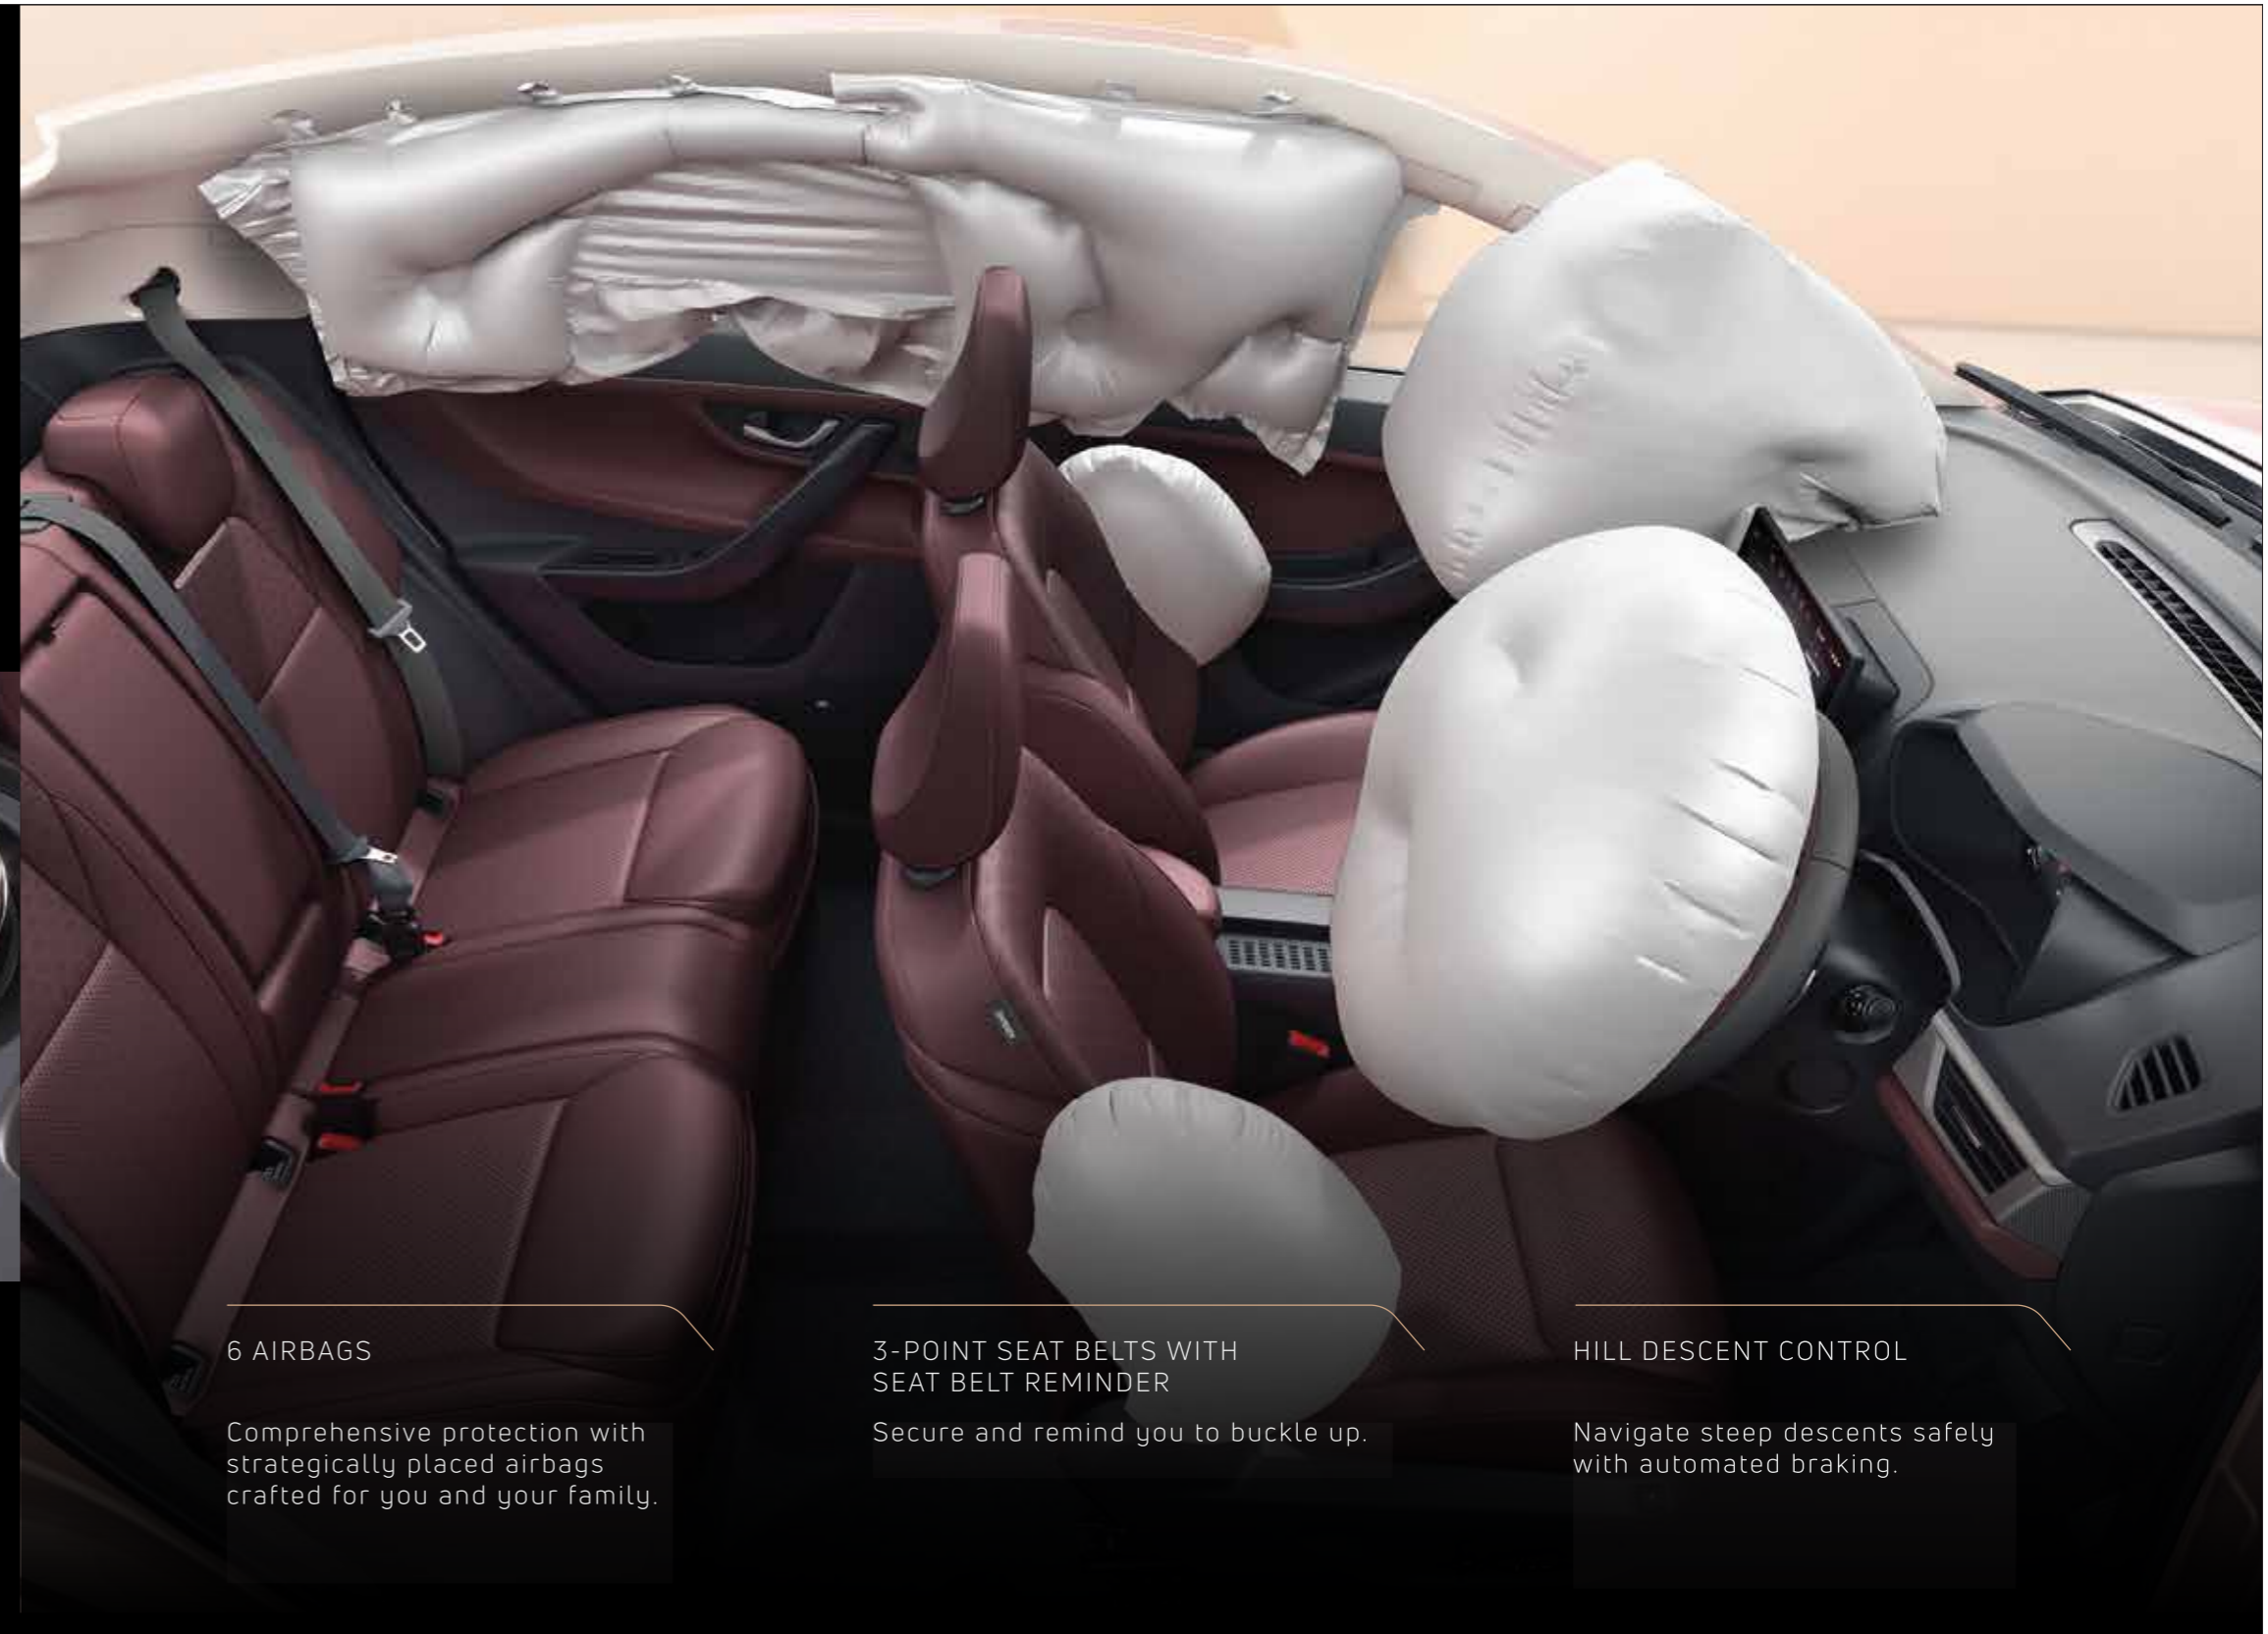

6 AIRBAGS

Comprehensive protection with strategically placed airbags crafted for you and your family.

3-POINT SEAT BELTS WITH SEAT BELT REMINDER

Secure and remind you to buckle up.

HILL DESCENT CONTROL

Navigate steep descents safely with automated braking.