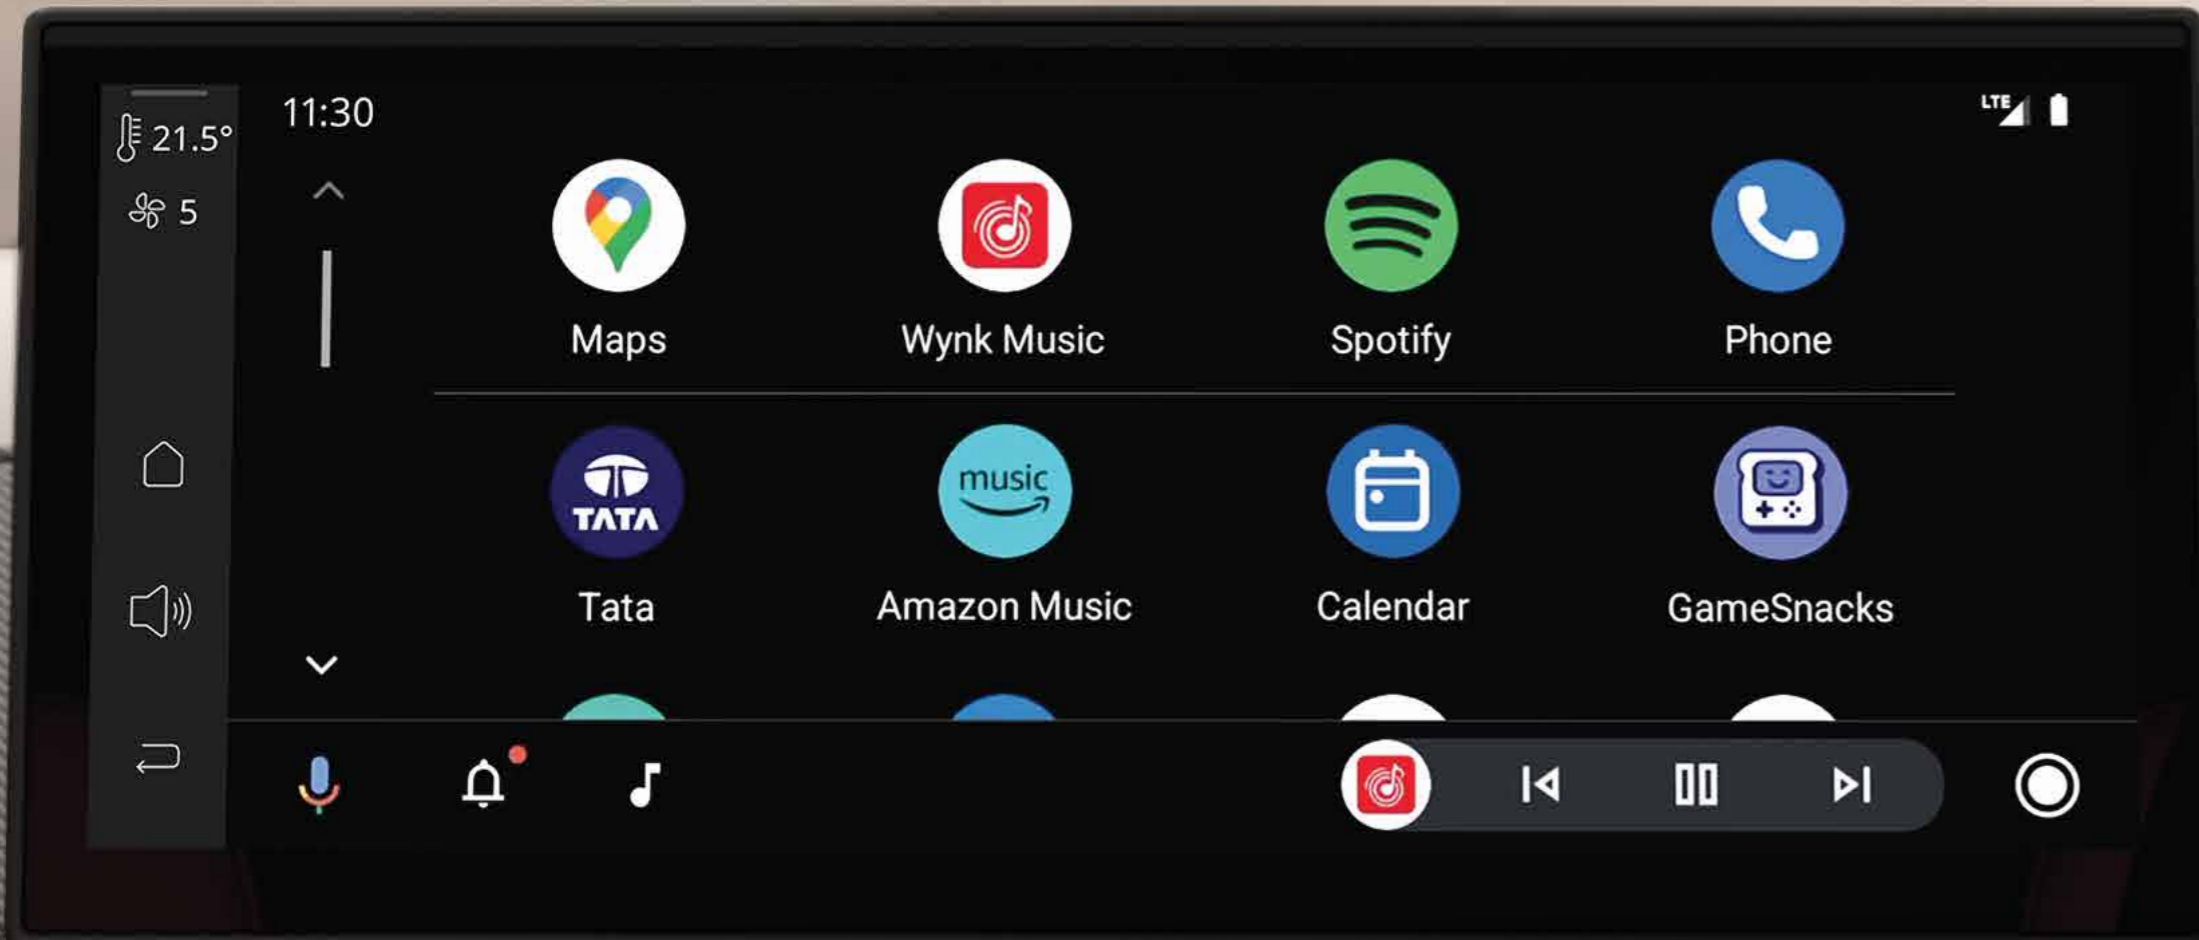

*Visual Presentation

PERSONA THEMED INTERIORS
Interiors that appeal to each side of you.

4 SPOKE ILLUMINATED DIGITAL STEERING WHEEL
Grip the wheel that shines just for you.

THEMED DASHBOARD WITH MOOD LIGHTING
Set the perfect ambiance with a themed, illuminated dashboard.

VOICE ASSISTED PANORAMIC SUNROOF WITH MOOD LIGHTING*
Say the word and the sky is all yours.

*Visual Presentation

PERSONA THEMED INTERIORS
Interiors that appeal to each side of you.

4 SPOKE ILLUMINATED DIGITAL STEERING WHEEL
Grip the wheel that shines just for you.

THEMED DASHBOARD WITH MOOD LIGHTING
Set the perfect ambiance with a themed, illuminated dashboard.

SHAPED FOR INNOVATIVE TECHNOLOGY

31.24 CM (12.3") TOUCHSCREEN
INFOTAINMENT BY HARMAN™

Expansive screen for the gizmo
lover in you.

WIRELESS ANDROID AUTO™ AND
APPLE CARPLAY™

Seamlessly connect your smartphone,
wire-free.

MULTIPLE
VOICE ASSISTANTS

Virtual assistant
on your command.

JBL SOUND MODES

Your favourite genre deserves a different mode.