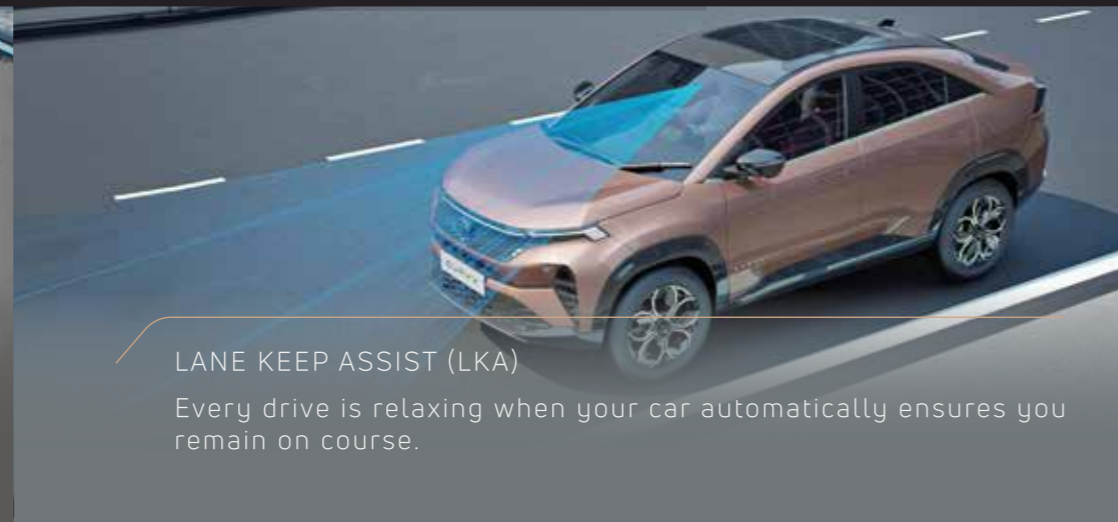

SHAPED FOR ABSOLUTE SAFETY

ADAS LEVEL 2

Experience drives with a free mind on the road with unparalleled safety features and cutting-edge driver assistance.

ADAPTIVE CRUISE CONTROL WITH STOP & GO (ACC) AVAILABLE IN DCA

Smooth journeys at a peaceful pace.

LANE DEPARTURE WARNING (LDW)

Stay on track with alerts for unintended diversions, keeping you focused and safe on the road.

LANE KEEP ASSIST (LKA)

Every drive is relaxing when your car automatically ensures you remain on course.