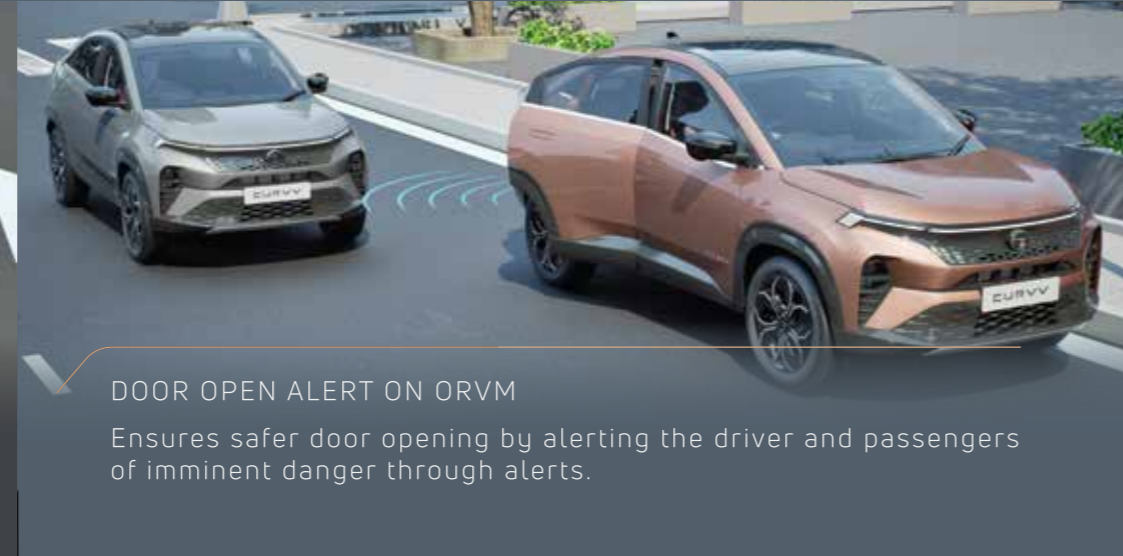

LANE KEEP ASSIST (LKA)

Every drive is relaxing when your car automatically ensures you remain on course.

BLIND SPOT DETECTION (BSD)

Drive confidently with alerts for unseen vehicles in blind spots.

LANE CHANGE ALERT (LCA)

Switch lanes confidently with sensors that warn you of potential collisions.

360° 3D SURROUND VIEW CAMERA SYSTEM

Ensures a hawk eye view just like you.

FORWARD COLLISION WARNING (FCW)

Stay alert with audio and visual warnings for potential front collisions.

AUTOMATIC EMERGENCY BRAKING (AEB)
 Detects collision risks and brakes automatically to protect you and others.

REAR CROSS TRAFFIC ALERT (RCTA)
 Detects approaching traffic from behind when reversing.

DOOR OPEN ALERT ON ORVM
 Ensures safer door opening by alerting the driver and passengers of imminent danger through alerts.