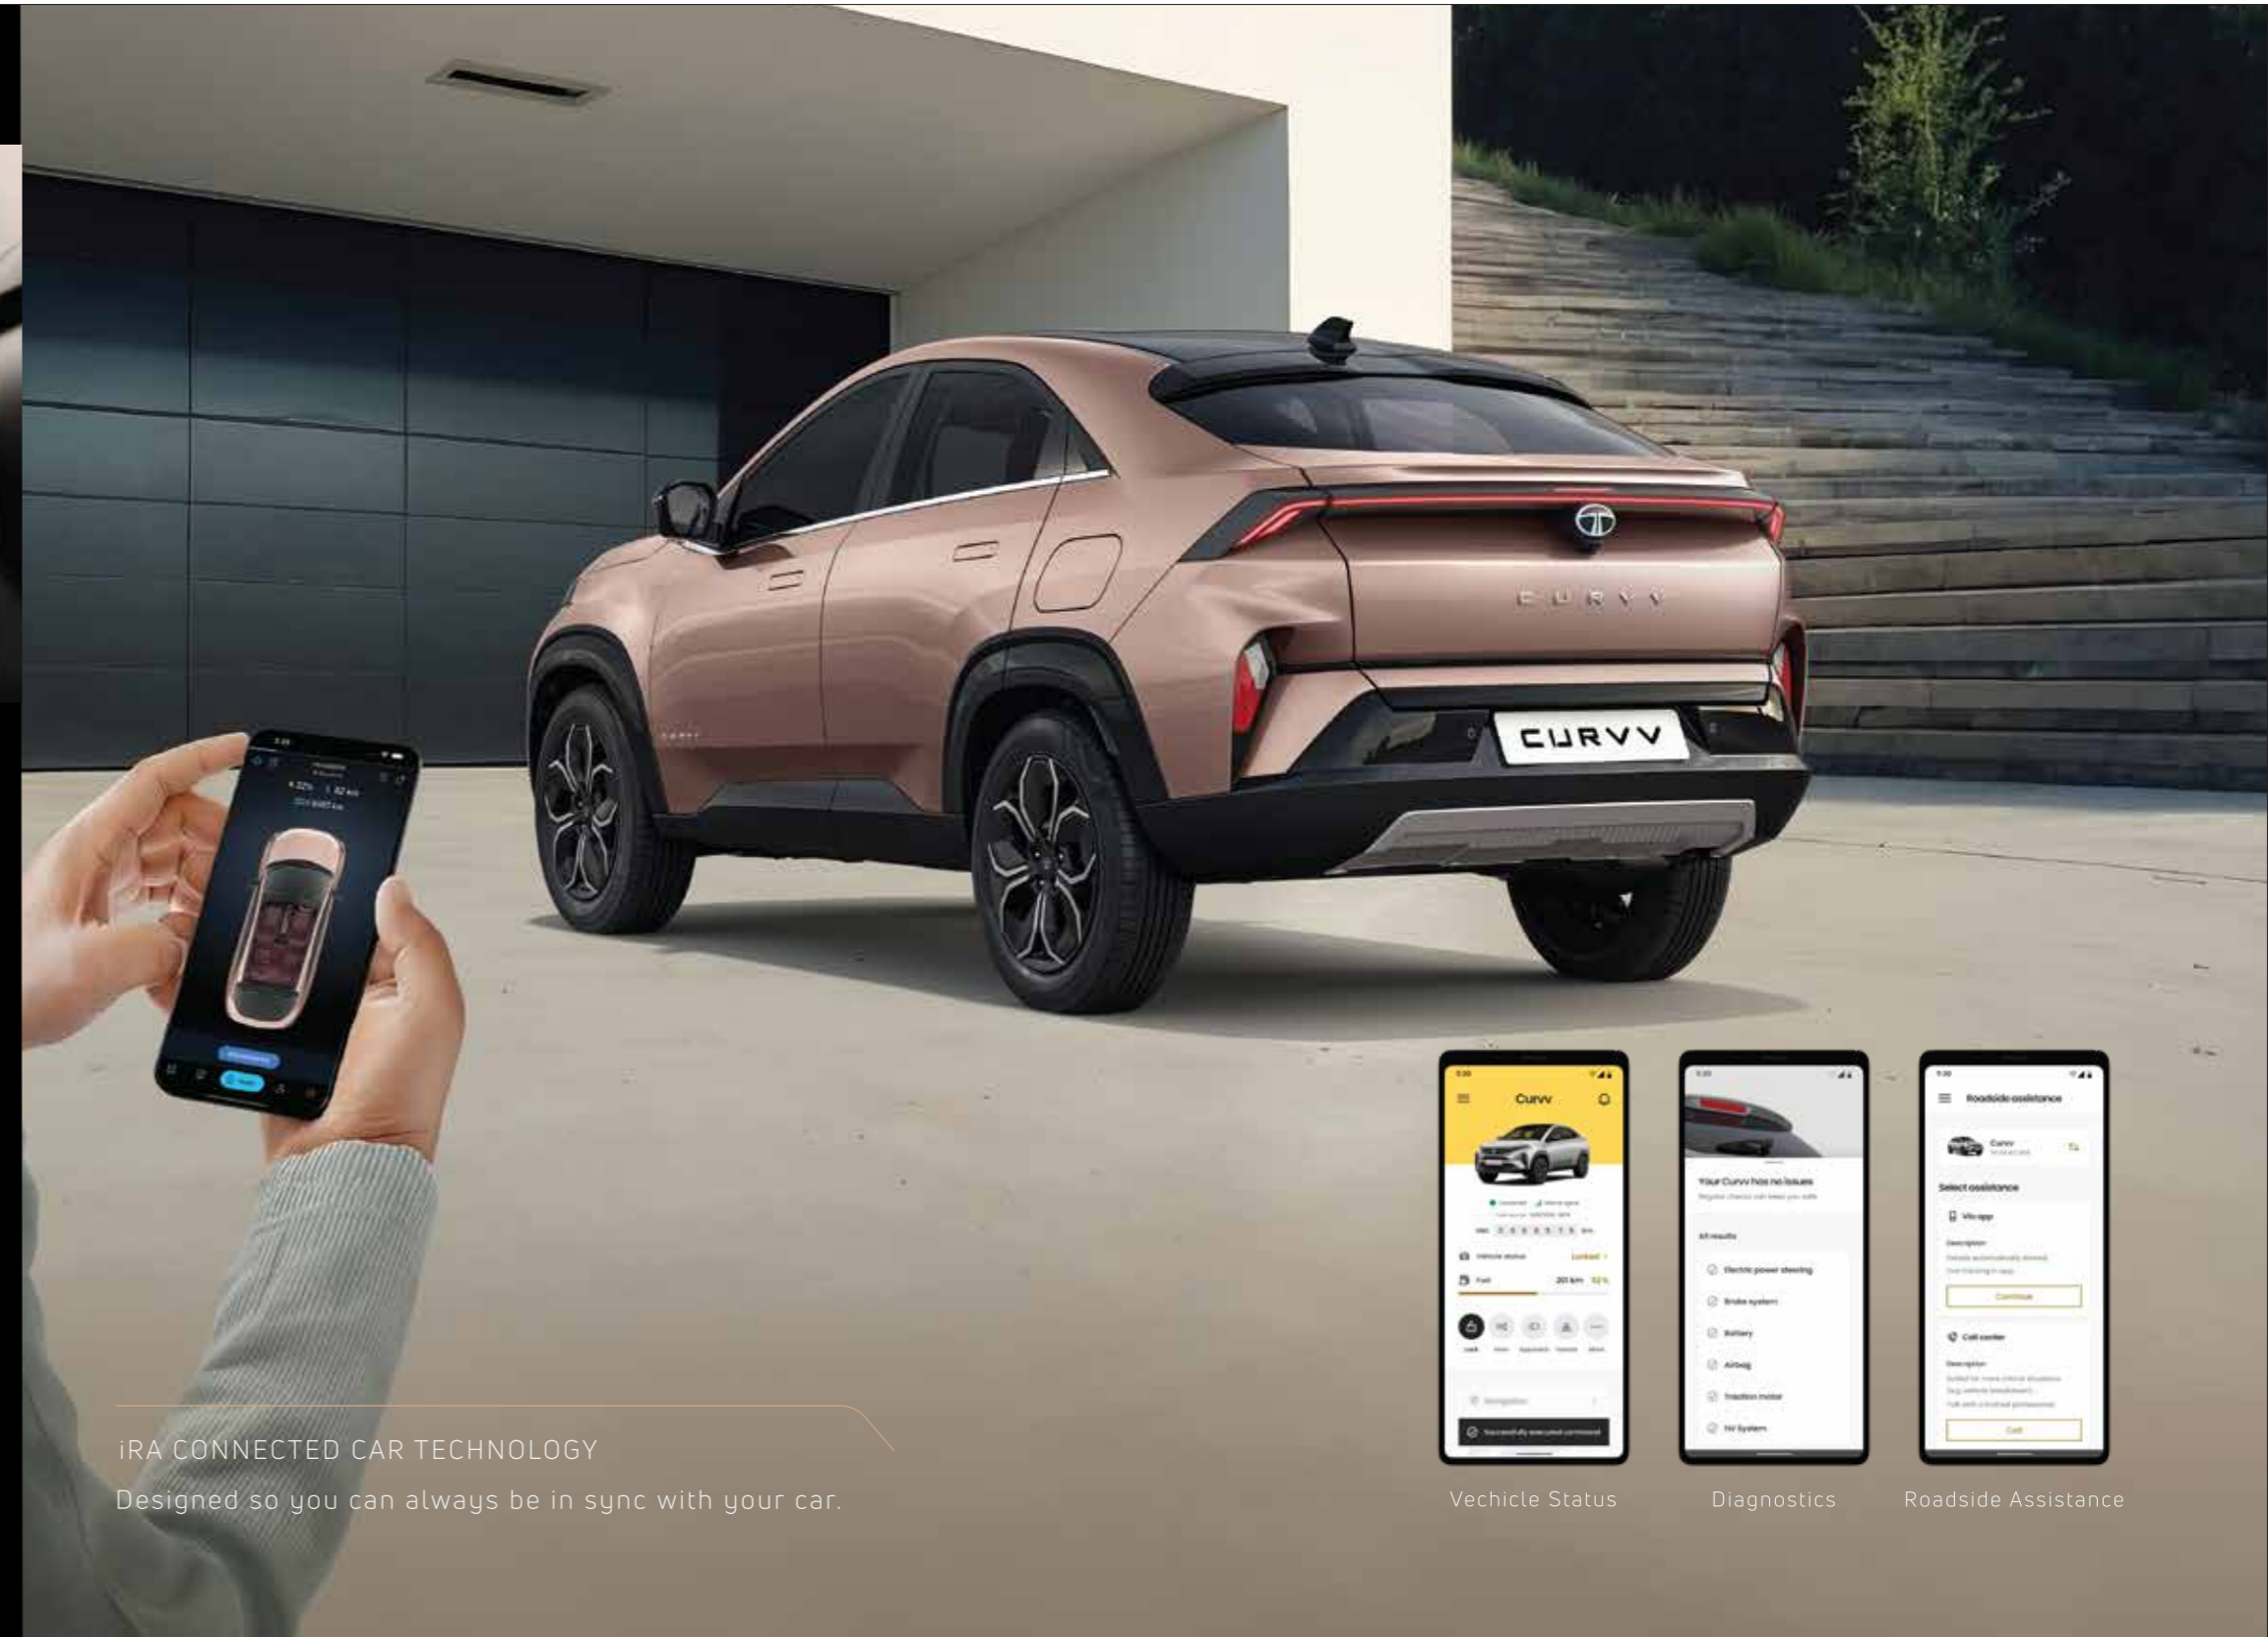

Access maps without losing sight of the road.

WIRELESS SMARTPHONE CHARGER
Cord-free, Hassle-free.

AIR PURIFIER WITH AQI DISPLAY
An oasis of fresh and germ-free air.

ELECTROCHROMATIC
IRVM WITH AUTO
DIMMING

Experience exceptional
clarity and enhanced
visual comfort.

IRA CONNECTED CAR TECHNOLOGY
Designed so you can always be in sync with your car.

Vehicle Status

Diagnostics

Roadside Assistance

WIRELESS SMARTPHONE CHARGER
Cord-free, Hassle-free.