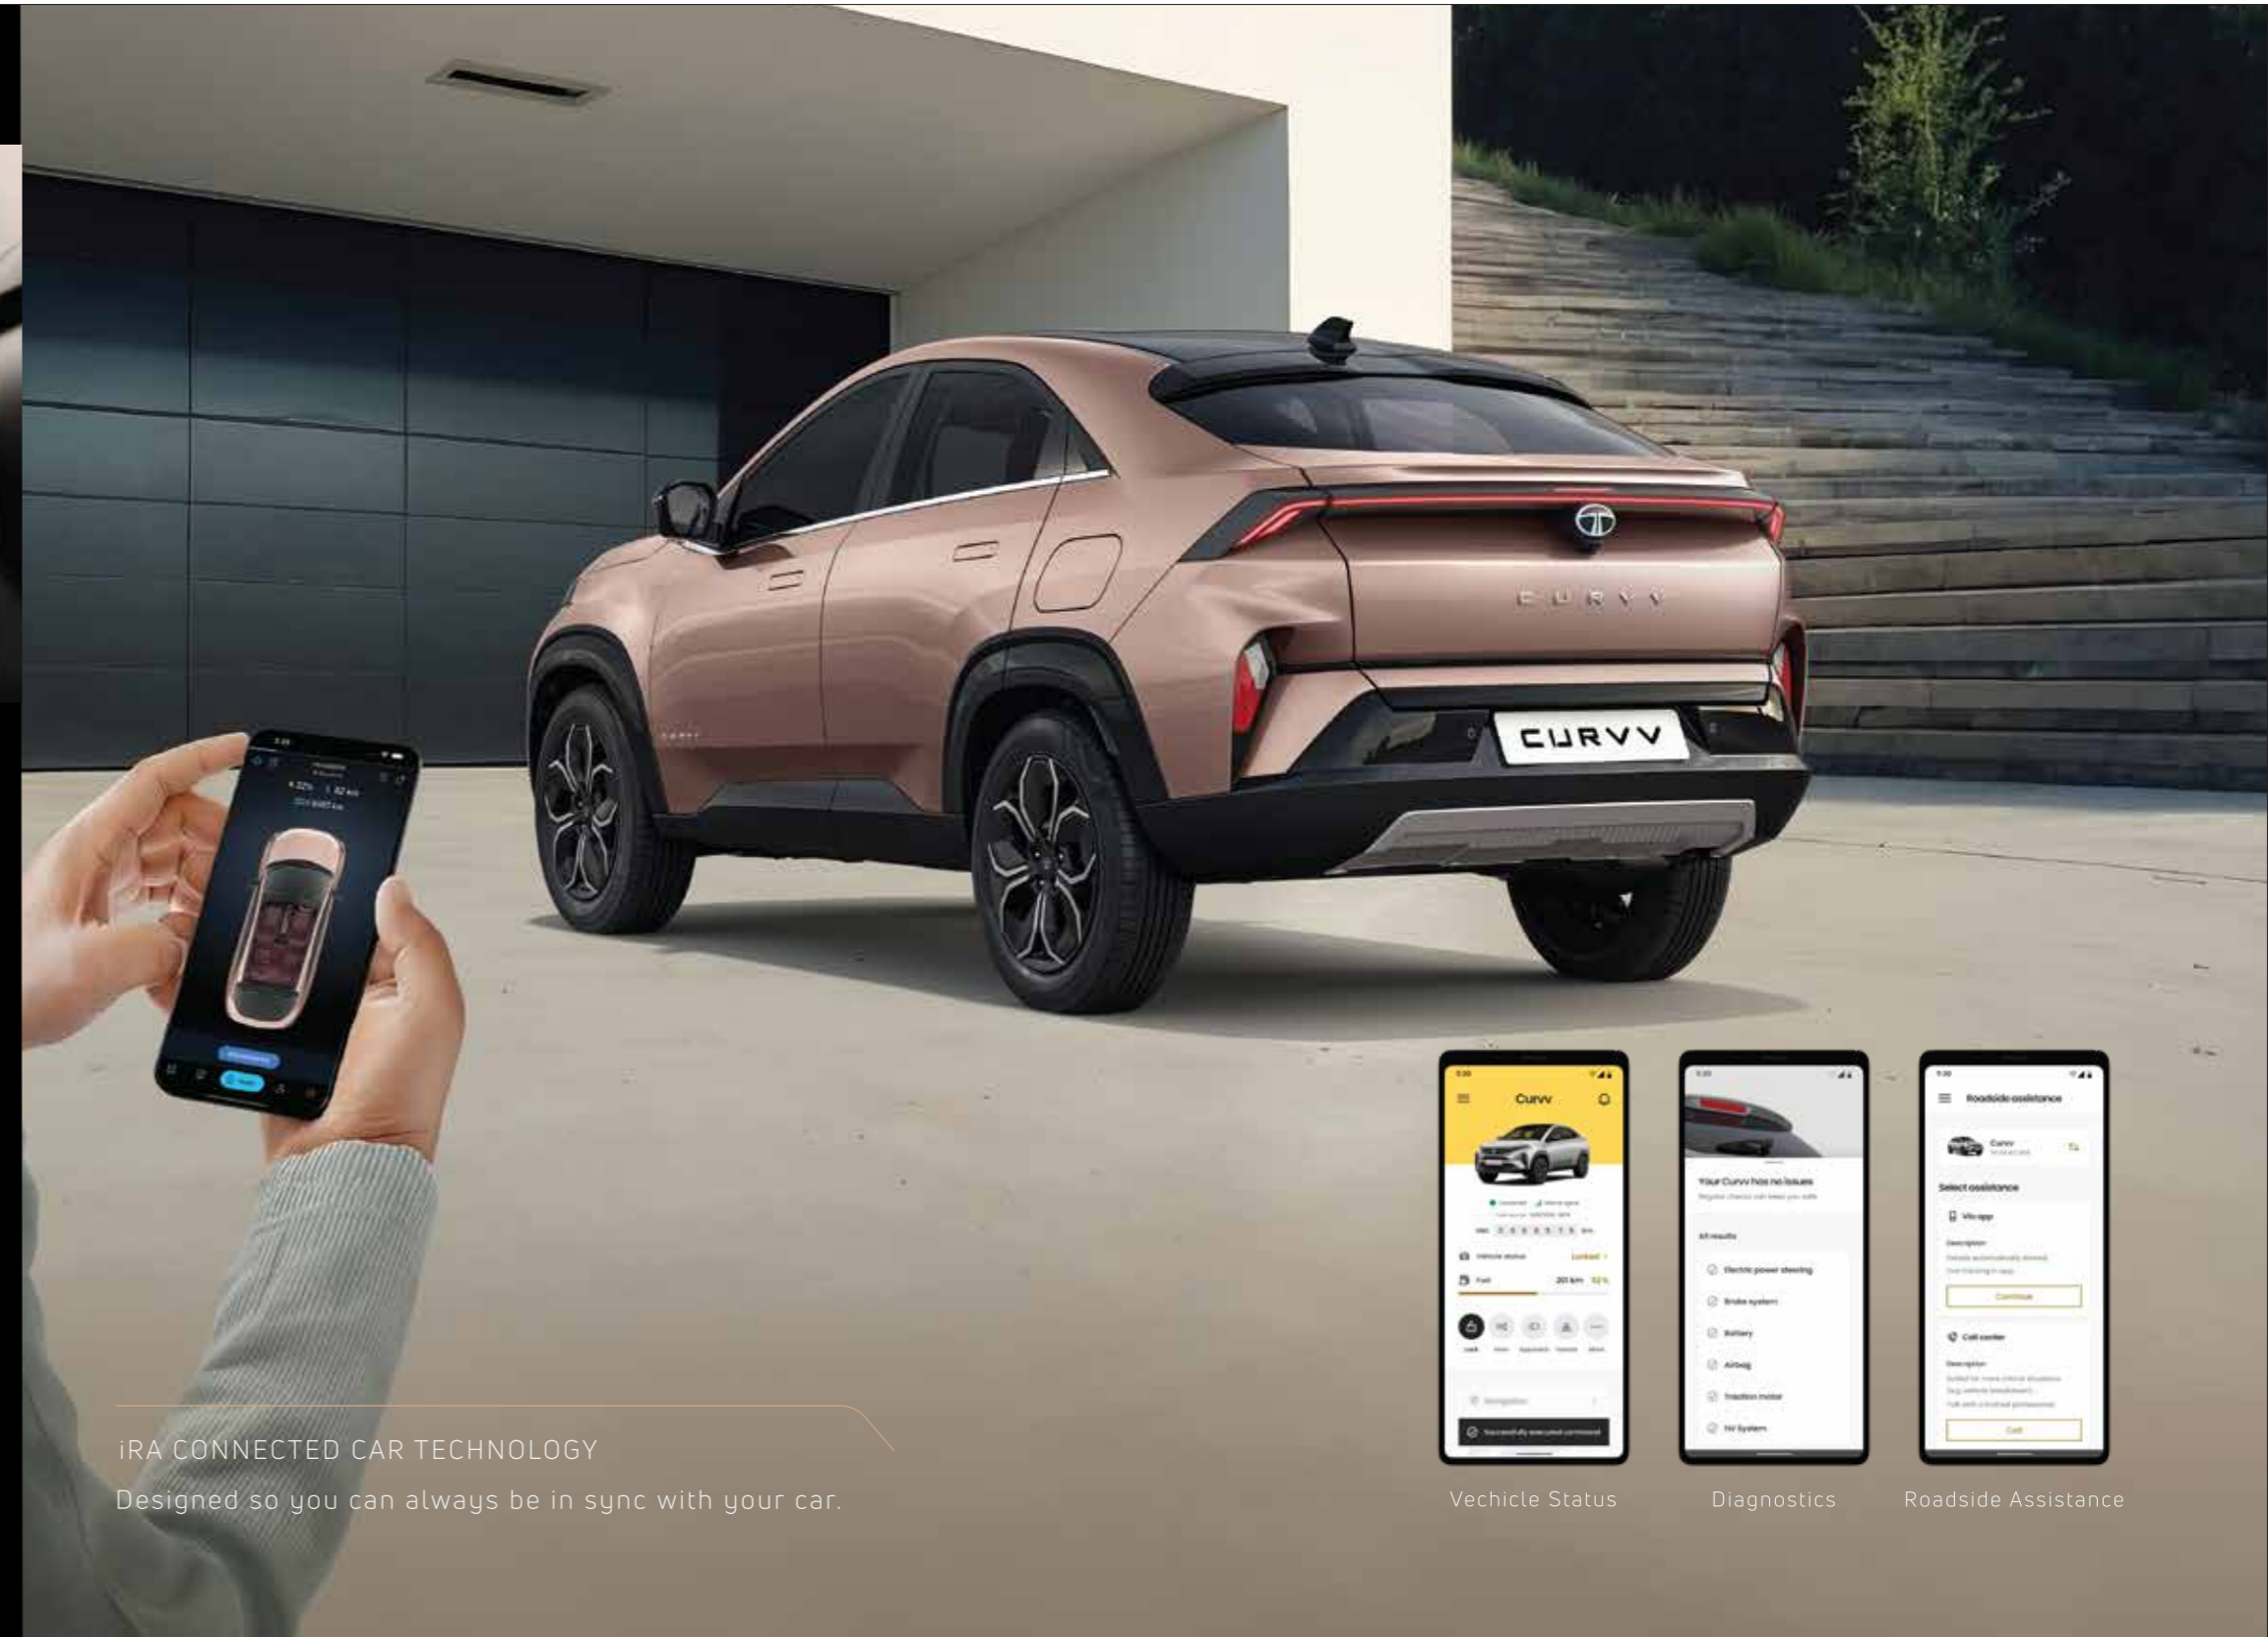

Access maps without losing sight of the road.

WIRELESS SMARTPHONE CHARGER
Cord-free, Hassle-free.

AIR PURIFIER WITH AQI DISPLAY
An oasis of fresh and germ-free air.

ELECTROCHROMATIC
IRVM WITH AUTO
DIMMING

Experience exceptional
clarity and enhanced
visual comfort.

IRA CONNECTED CAR TECHNOLOGY
Designed so you can always be in sync with your car.

Vehicle Status

Diagnostics

Roadside Assistance

WIRELESS SMARTPHONE CHARGER
Cord-free, Hassle-free.

AIR PURIFIER WITH AQI DISPLAY
An oasis of fresh and germ-free air.

ELECTROCHROMATIC
IRVM WITH AUTO
DIMMING

Experience exceptional
clarity and enhanced
visual comfort.

IRA CONNECTED CAR TECHNOLOGY
Designed so you can always be in sync with your car.

Vehicle Status

Diagnostics

Roadside Assistance

SHAPED FOR GRANDEUR

POWERED TAILGATE WITH GESTURE ACTIVATION
Let the feet talk.

BOOT SPACE
Extra room for a large hearted you.

ILLUMINATED COOLED GLOVEBOX
Keep your essentials cool and lit.