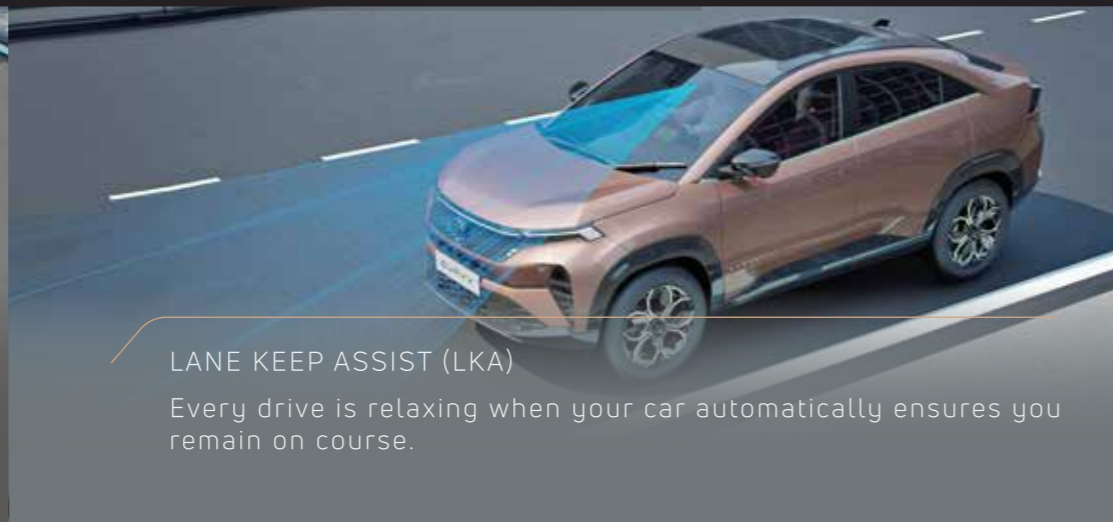

FORWARD COLLISION WARNING (FCW)

Stay alert with audio and visual warnings for potential front collisions.

SHAPED FOR ABSOLUTE SAFETY

ADAS LEVEL 2

Experience drives with a free mind on the road with unparalleled safety features and cutting-edge driver assistance.

ADAPTIVE CRUISE CONTROL WITH STOP & GO (ACC) AVAILABLE IN DCA

Smooth journeys at a peaceful pace.

LANE DEPARTURE WARNING (LDW)

Stay on track with alerts for unintended diversions, keeping you focused and safe on the road.