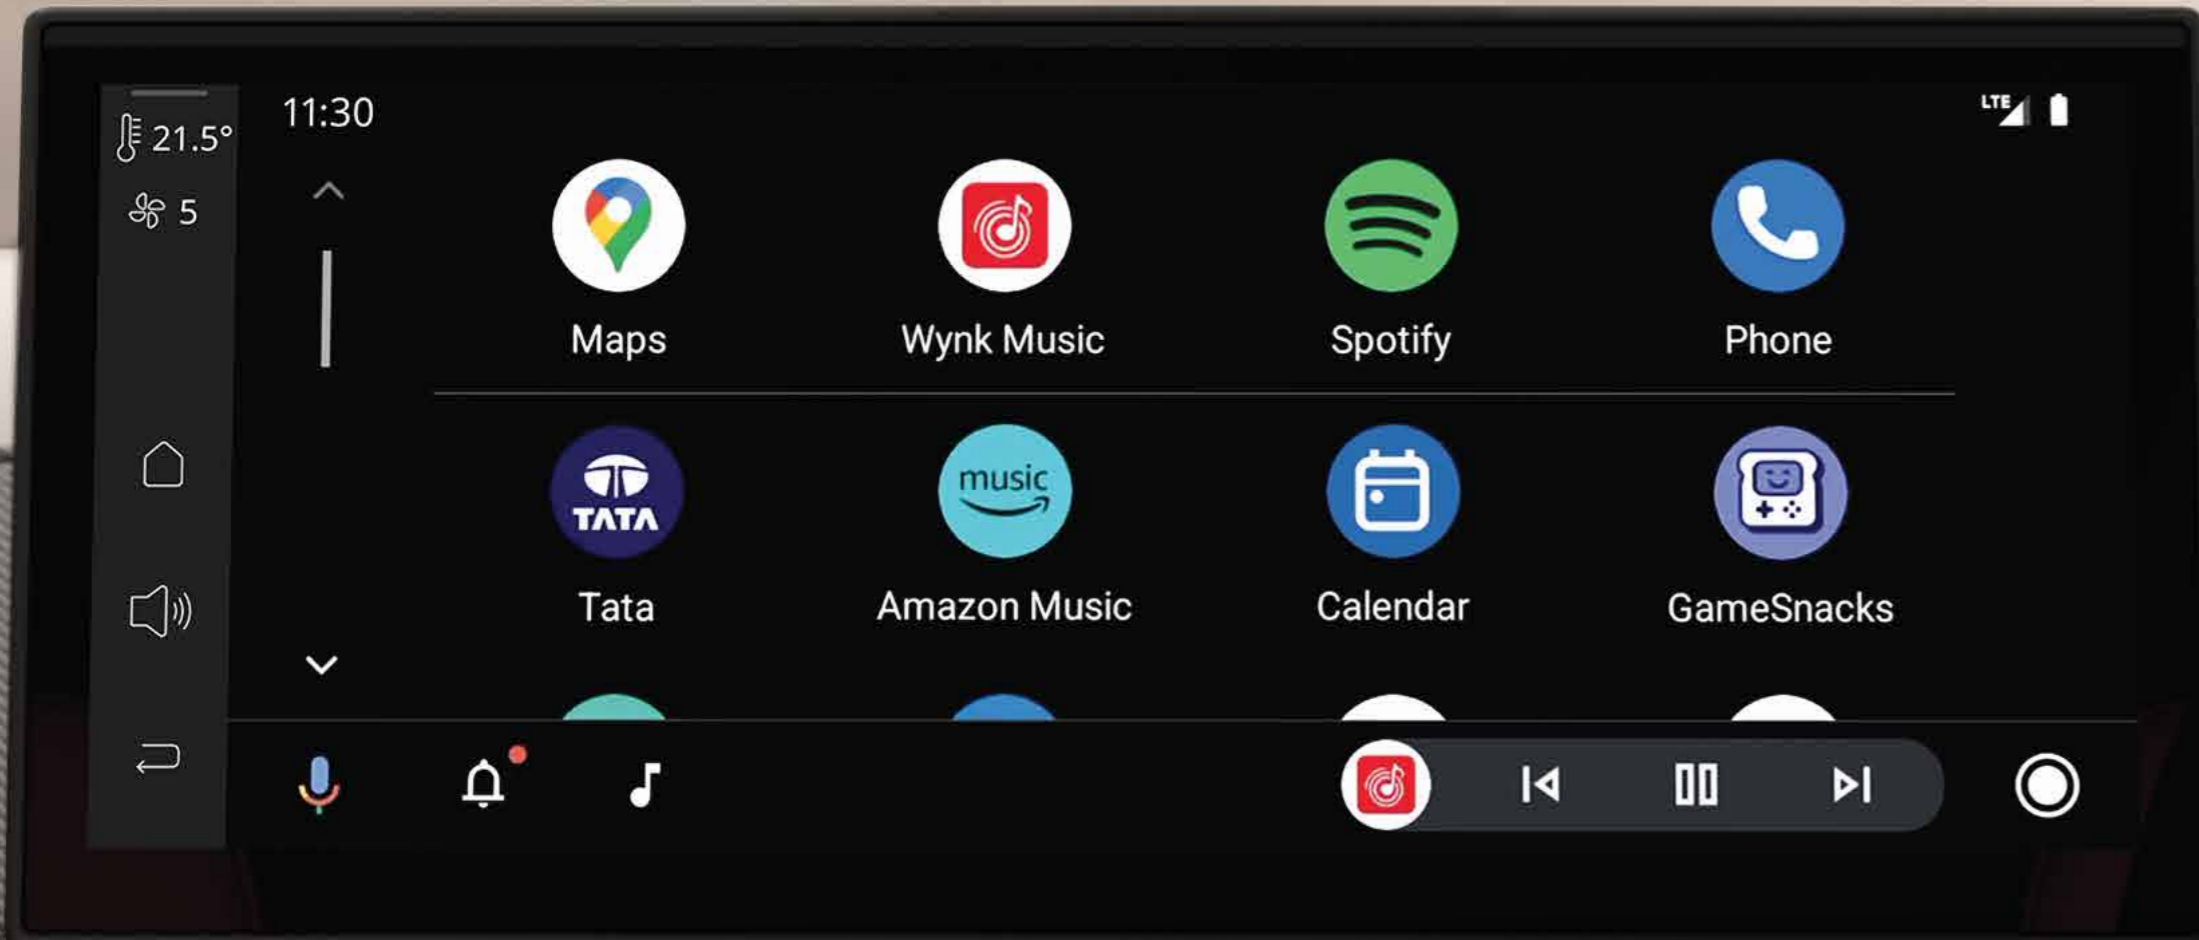

WIRELESS ANDROID AUTO™ AND
APPLE CARPLAY™

Seamlessly connect your smartphone,
wire-free.

MULTIPLE
VOICE ASSISTANTS

Virtual assistant
on your command.

JBL SOUND MODES

Your favourite genre deserves a different mode.

JBL SOUND SYSTEM (9 SPEAKERS INCLUDING SUBWOOFER)

Make every drive a private concert.

26.03 CM (10.25") DIGITAL INSTRUMENT CLUSTER

Just tap to transform your drive.

NAVIGATION DISPLAY ON INSTRUMENT CLUSTER

Access maps without losing sight of the road.

SHAPED FOR INNOVATIVE TECHNOLOGY

31.24 CM (12.3") TOUCHSCREEN
INFOTAINMENT BY HARMAN™

Expansive screen for the gizmo
lover in you.

WIRELESS ANDROID AUTO™ AND
APPLE CARPLAY™