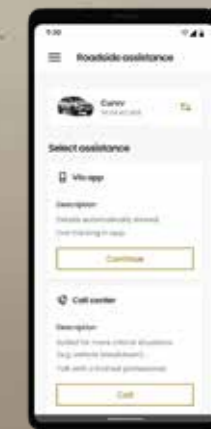

Experience exceptional
clarity and enhanced
visual comfort.

IRA CONNECTED CAR TECHNOLOGY
Designed so you can always be in sync with your car.

Vehicle Status

Diagnostics

Roadside Assistance

WIRELESS SMARTPHONE CHARGER
Cord-free, Hassle-free.