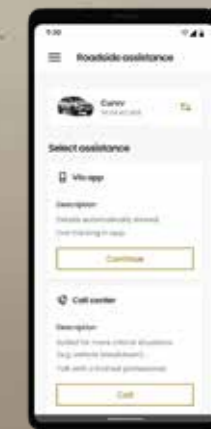

Vehicle Status

Diagnostics

Roadside Assistance

SHAPED FOR GRANDEUR

POWERED TAILGATE WITH GESTURE ACTIVATION
Let the feet talk.

BOOT SPACE
Extra room for a large hearted you.

ILLUMINATED COOLED GLOVEBOX
Keep your essentials cool and lit.